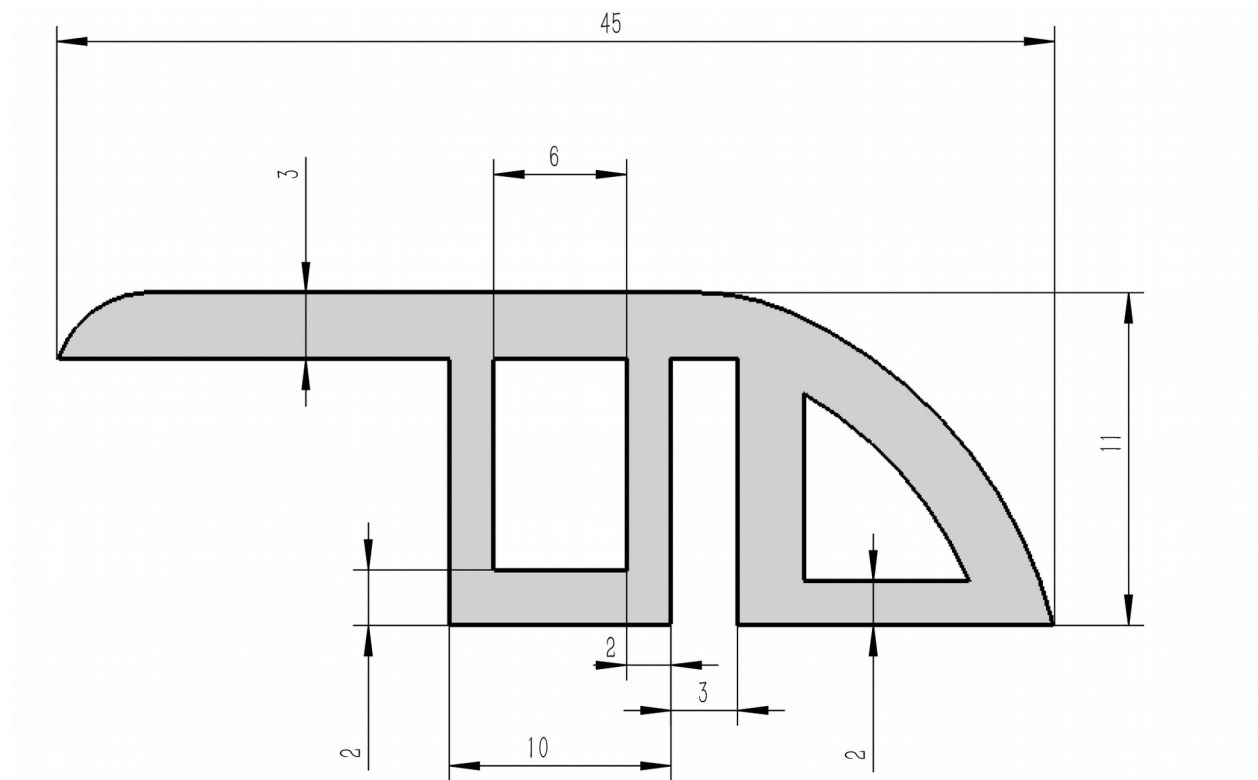

Cascade: Oasis Molding Profiles

Stair Nose

8mm wpc stairnose

Reducer

unit:mm

8mm wpc reducer

T-Moulding

8mm wpc t-moulding