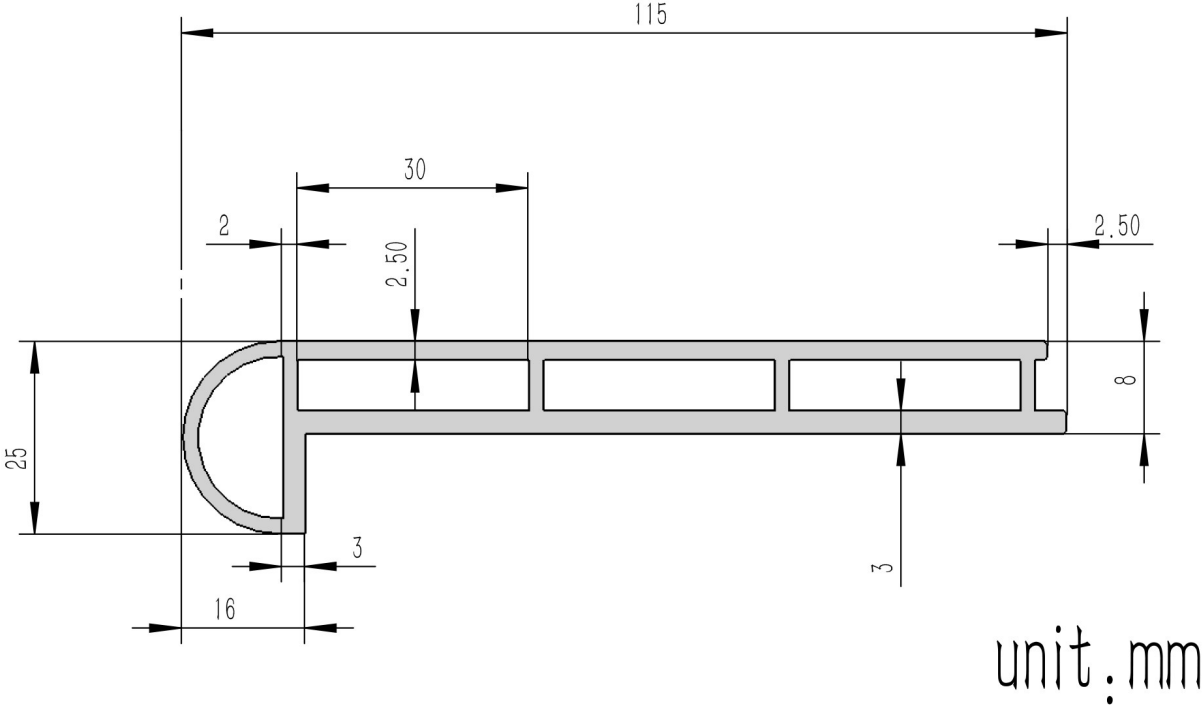

Cascade: Oasis Molding Profiles

Stair Nose

8mm wpc stairnose

Reducer

unit:mm

8mm wpc reducer

T-Moulding

8mm wpc t-moulding