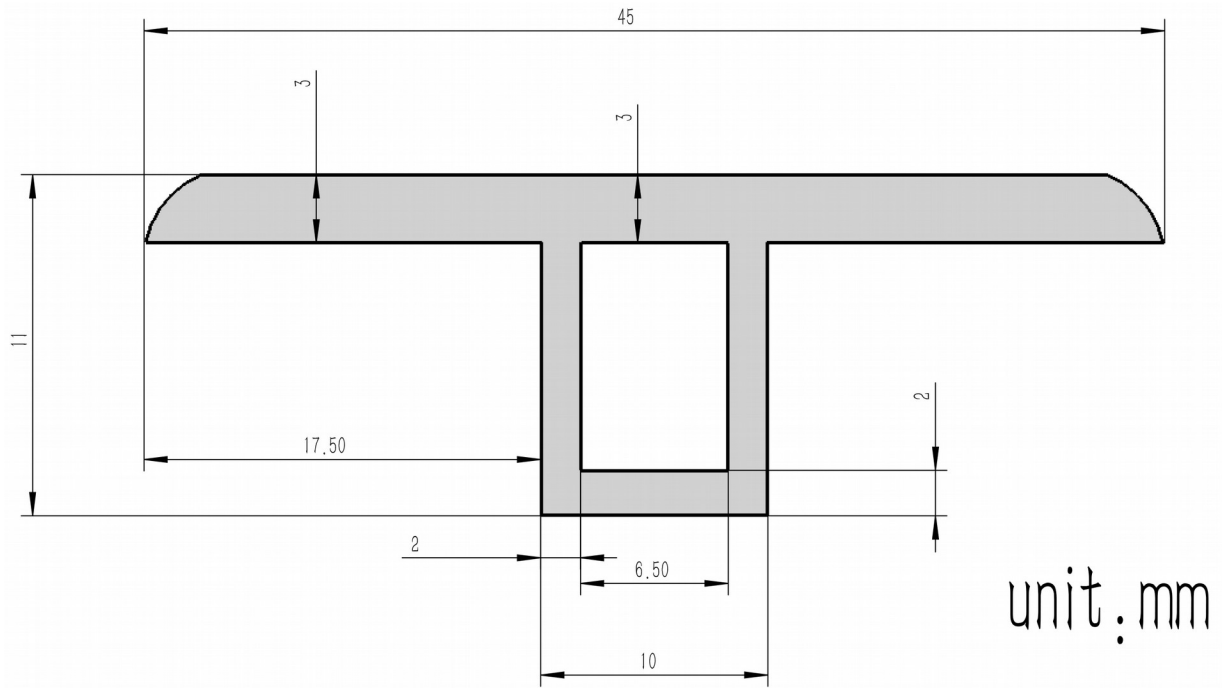

Cascade: Oasis Molding Profiles

Stair Nose

8mm wpc stairnose

Reducer

unit:mm

8mm wpc reducer

T-Moulding

8mm wpc t-moulding